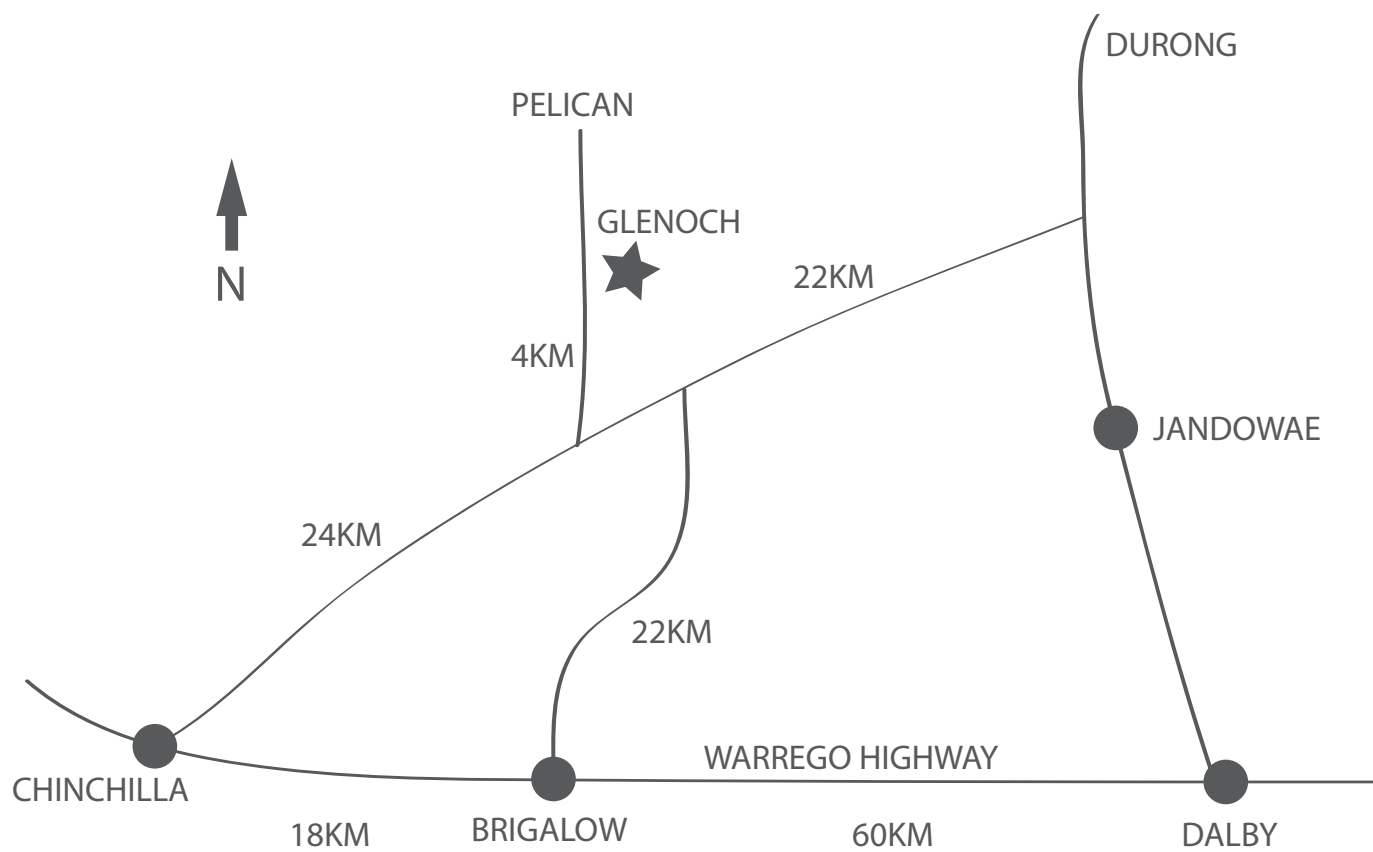

DIRECTIONS TO SANDON GLENOCH

Directions to Glenoch: 28km NE of Chinchilla, 416 Burra Burri Creek Road

From Dalby: 60km on Warrego Hwy to Brigalow, turn right Brigalow-Canaga Rd follow 22km, turn left Chinchilla-Wondai Rd follow 2km, turn right Burra-Burri Creek Rd follow 4km.

From Chinchilla: Leave town on Chinchilla-Wondai Rd (accessed by taking Cemetery Rd off Warrego Hwy on eastern edge of town), follow 24km, turn left Burra-Burri Creek Rd follow 4km.

Contact

Roger Boshammer & Family
Glenoch
P 07 4665 5128 M 0427 132 094