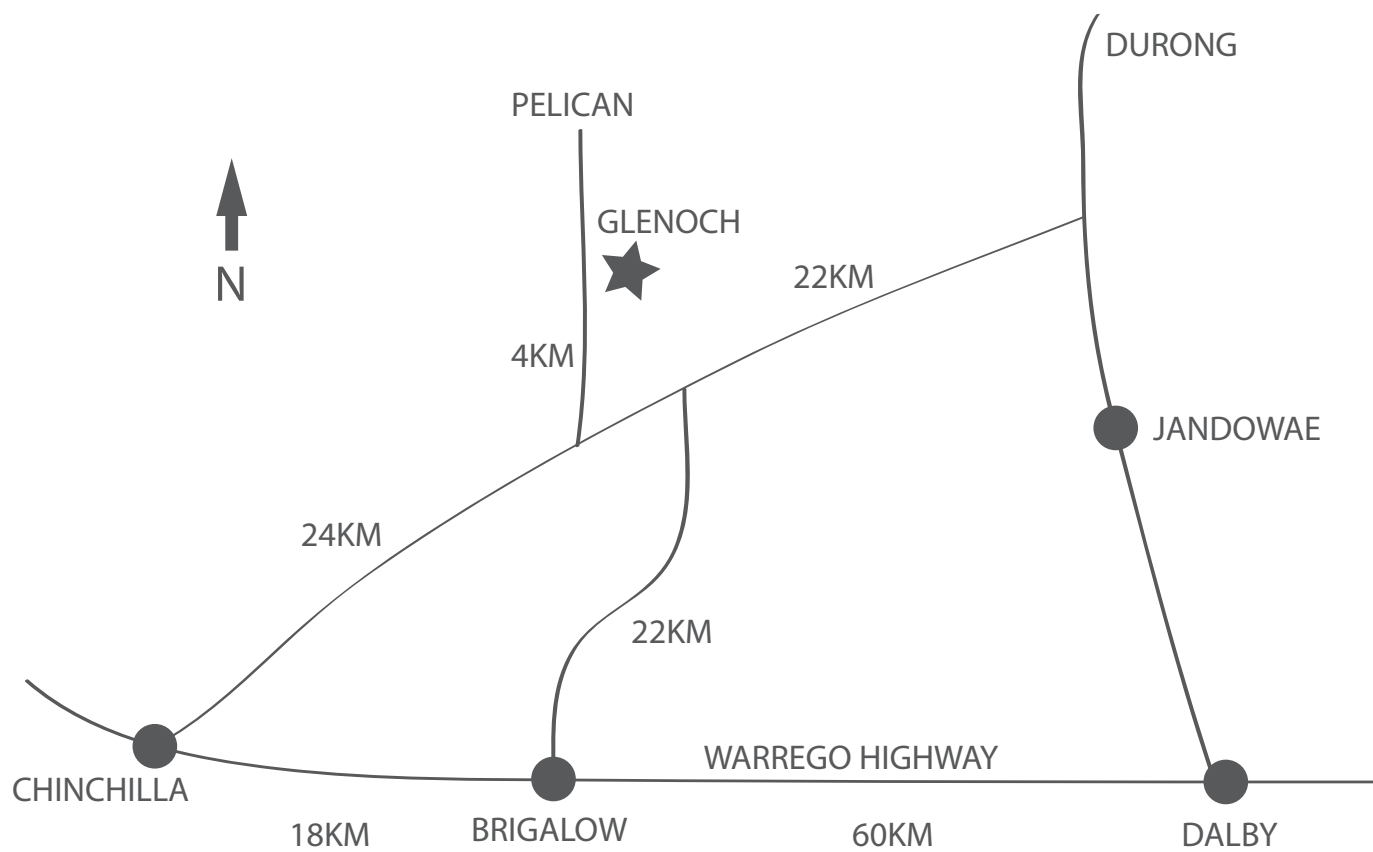

# DIRECTIONS TO SANDON GLENOCH

**Directions** to Glenoch: 28km NE of Chinchilla, 416 Burra Burri Creek Road

**From Dalby:** 60km on Warrego Hwy to Brigalow, turn right Brigalow-Canaga Rd follow 22km, turn left Chinchilla-Wondai Rd follow 2km, turn right Burra-Burri Creek Rd follow 4km.

**From Chinchilla:** Leave town on Chinchilla-Wondai Rd (accessed by taking Cemetery Rd off Warrego Hwy on eastern edge of town), follow 24km, turn left Burra-Burri Creek Rd follow 4km.